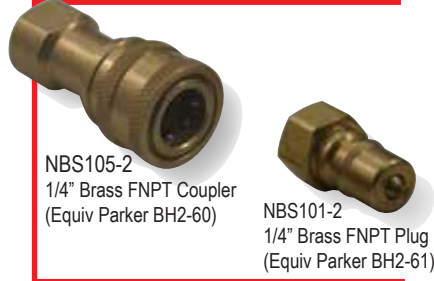

Blue Solution Hose

- Non-marking
- Manufactured in USA

A70504X50-95
1/4" x 50Ft Blue non-marking 3000#
Fluid/Solution Hose w/ Solid x Swivel Male NPT

A70504X100-95
1/4" x 100Ft Blue non-marking 3000#
Fluid/Solution w/ Solid x Swivel Male NPT.....

Straight-Thru QC's

CST4B
1/4" Brass FNPT
Coupler

CPST4
1/4" Steel FNPT Plug

NS10 Series QC's

NBS105-2
1/4" Brass FNPT Coupler
(Equiv Parker BH2-60)

NBS101-2
1/4" Brass FNPT Plug
(Equiv Parker BH2-61)

Pressure & Vacuum Gauges

New Lower Pricing!

Brass Pipe Fittings

Full Selection of Brass Fittings in Stock!

PowerWash Reels

PW134-RR
Capacity: 3/8" x 100FT
Pressure/Temp: Max 4500# / 250°F

Inlet hose not supplied.

Blue Poly-Air/Water

1/4" Ball Valve*

*Supplied with mini ball valve handle.

N10000-025BR
1/4" FNPT 400# Standard Port
Ball Valve w/ mini handle

Contact us today for a copy of our catalogue!