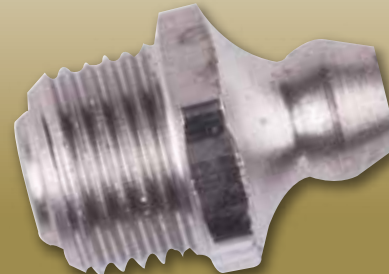

Metric Grease Fitting Kit

PARTS-TO-GO VALUE KIT

210 PIECES

50PCS - 6mm Metric Straight Grease Nipple
10PCS - 6mm Metric 45° Grease Nipple
10PCS - 6mm Metric 90° Grease Nipple
10PCS - 10mm Metric Straight Grease Nipple

20PCS - 8mm Metric Straight Grease Nipple
5PCS - 8mm Metric 45° Grease Nipple
5PCS - 8mm Metric 90° Grease Nipple
100PCS - Plastic Grease Nipple Cap w/ Anchor

Part# N66-SK5105

NEW-LINE.COM

Industry Flows Through Us™

Grease Nipple
Cap w/ Anchor
NGC-1

(100 EA)

6mm Metric
Straight Grease Nipple
LIN5175

(50 EA)

6mm Metric
45° Grease Nipple
LIN5177

(10 EA)

6mm Metric
90° Grease Nipple
LIN5176

(10 EA)

8mm Metric
Straight Grease Nipple
LIN5178

(20 EA)

8mm Metric
45° Grease Nipple
LIN5179

(5 EA)

8mm Metric
90° Grease Nipple
LIN5180

(5 EA)

10mm Metric
Straight Grease
Nipple
LIN5181

(10 EA)