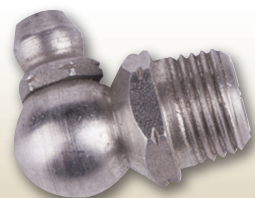

GREASE

Metric Grease Fitting Kit

PARTS-TO-GO VALUE KIT

210 PIECES

50PCS - 6mm Metric Straight Grease Nipple	20PCS - 8mm Metric Straight Grease Nipple
10PCS - 6mm Metric 45° Grease Nipple	5PCS - 8mm Metric 45° Grease Nipple
10PCS - 6mm Metric 90° Grease Nipple	5PCS - 8mm Metric 90° Grease Nipple
10PCS - 10mm Metric Straight Grease Nipple	100PCS - Plastic Grease Nipple Cap w/ Anchor

Part# N66-SK5105

NEW-LINE.COM

Industry Flows Through Us™

Grease Nipple
Cap w/ Anchor
NGC-1

(100 EA)

6mm Metric
Straight Grease Nipple
LIN-5175

(50 EA)

6mm Metric
45° Grease Nipple
LIN-5177

(10 EA)

6mm Metric
90° Grease Nipple
LIN-5176

(10 EA)

8mm Metric
Straight Grease Nipple
LIN-5178

(20 EA)

8mm Metric
45° Grease Nipple
LIN-5179

(5 EA)

8mm Metric
90° Grease Nipple
LIN-5180

(5 EA)

10mm Metric
Straight Grease
Nipple
LIN-5181

(10 EA)

NEW LINE
HOSE & FITTINGS
NEW-LINE.COM

Part #: N66-SK5105