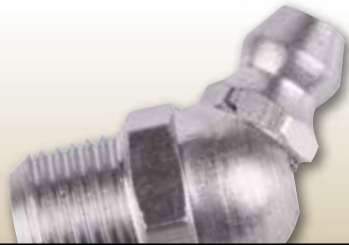

## Standard Grease Fitting Kit

### PARTS-TO-GO VALUE KIT

**200 PIECES**

**60PCS** - 1/4-28 Fine Thread Straight Grease Nipple  
**5PCS** - 1/4-28 Fine Thread 45° Grease Nipple  
**5PCS** - 1/4-28 Fine Thread 90° Grease Nipple  
**100PCS** - Grease Nipple Cap w/ Anchor

**20PCS** - 1/8" MNPT Straight Grease Nipple  
**5PCS** - 1/8" MNPT 45° Grease Nipple  
**5PCS** - 1/8" MNPT 90° Grease Nipple

Part# N66-SK5100

NEW-LINE.COM

Industry Flows Through Us™

1/4-28 Fine Thread  
Straight Grease Nipple  
**LIN5010**

(5 EA)

1/8" Male NPT 90°  
Grease Nipple  
**LIN5400**

(5 EA)

**NEW LINE**  
HOSE & FITTINGS  
**NEW-LINE.COM**

Part #: **N66-SK5100**

Grease Nipple  
Cap w/ Anchor  
**NGC-1**

(100 EA)