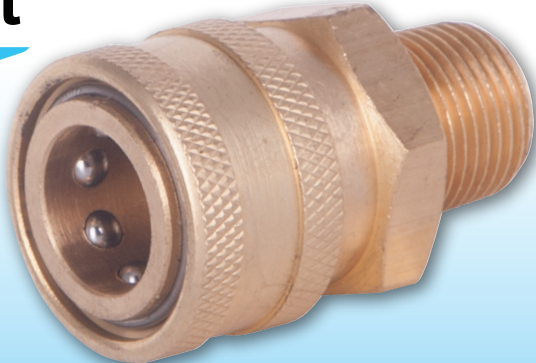

WATER

Pressure Washer Quick Connect Service Kit

PARTS-TO-GO VALUE KIT
27 PIECES

2PCS - 1/4" Brass Coupler x Male NPT	2PCS - 3/8" Brass Coupler x Male NPT
2PCS - 1/4" Brass Coupler x Female NPT	2PCS - 3/8" Brass Coupler x Female NPT
2PCS - 1/4" Steel Plug x Male NPT	2PCS - 3/8" Steel Plug x Male NPT
2PCS - 1/4" Steel Plug x Female NPT	2PCS - 3/8" Steel Plug x Female NPT
5PCS - 1/4" Replacement Gaskets	5PCS - 3/8" Replacement Gaskets
	1 Roll - PTFE Tape

Part# N66-SK3000

NEW-LINE.COM

Industry Flows Through Us™

<p>3/8" Female NPT Steel Plug CPST6 (2)</p>	<p>1/4" Female NPT Steel Plug CPST4 (2)</p>	<p>1/4" Male NPT Steel Plug CPST3 (2)</p>
<p>3/8" Female NPT Brass Coupler CST6B (2)</p>	<p>1/4" Female NPT Brass Coupler CST4B (2)</p>	<p>1/4" Male NPT Brass Coupler CST3B (2)</p>
<p>3/8" Replacement Gaskets CGST6BN (5)</p>	<p>1/4" Replacement Gaskets CGST4BN (5)</p>	<p>3/8" Male NPT Steel Plug CPST5 (2)</p>
<p>1/2" x 520" PTFE Sealant Tape N121-050 (1)</p>	<p>3/8" Male NPT Brass Coupler CST5B (2)</p>	